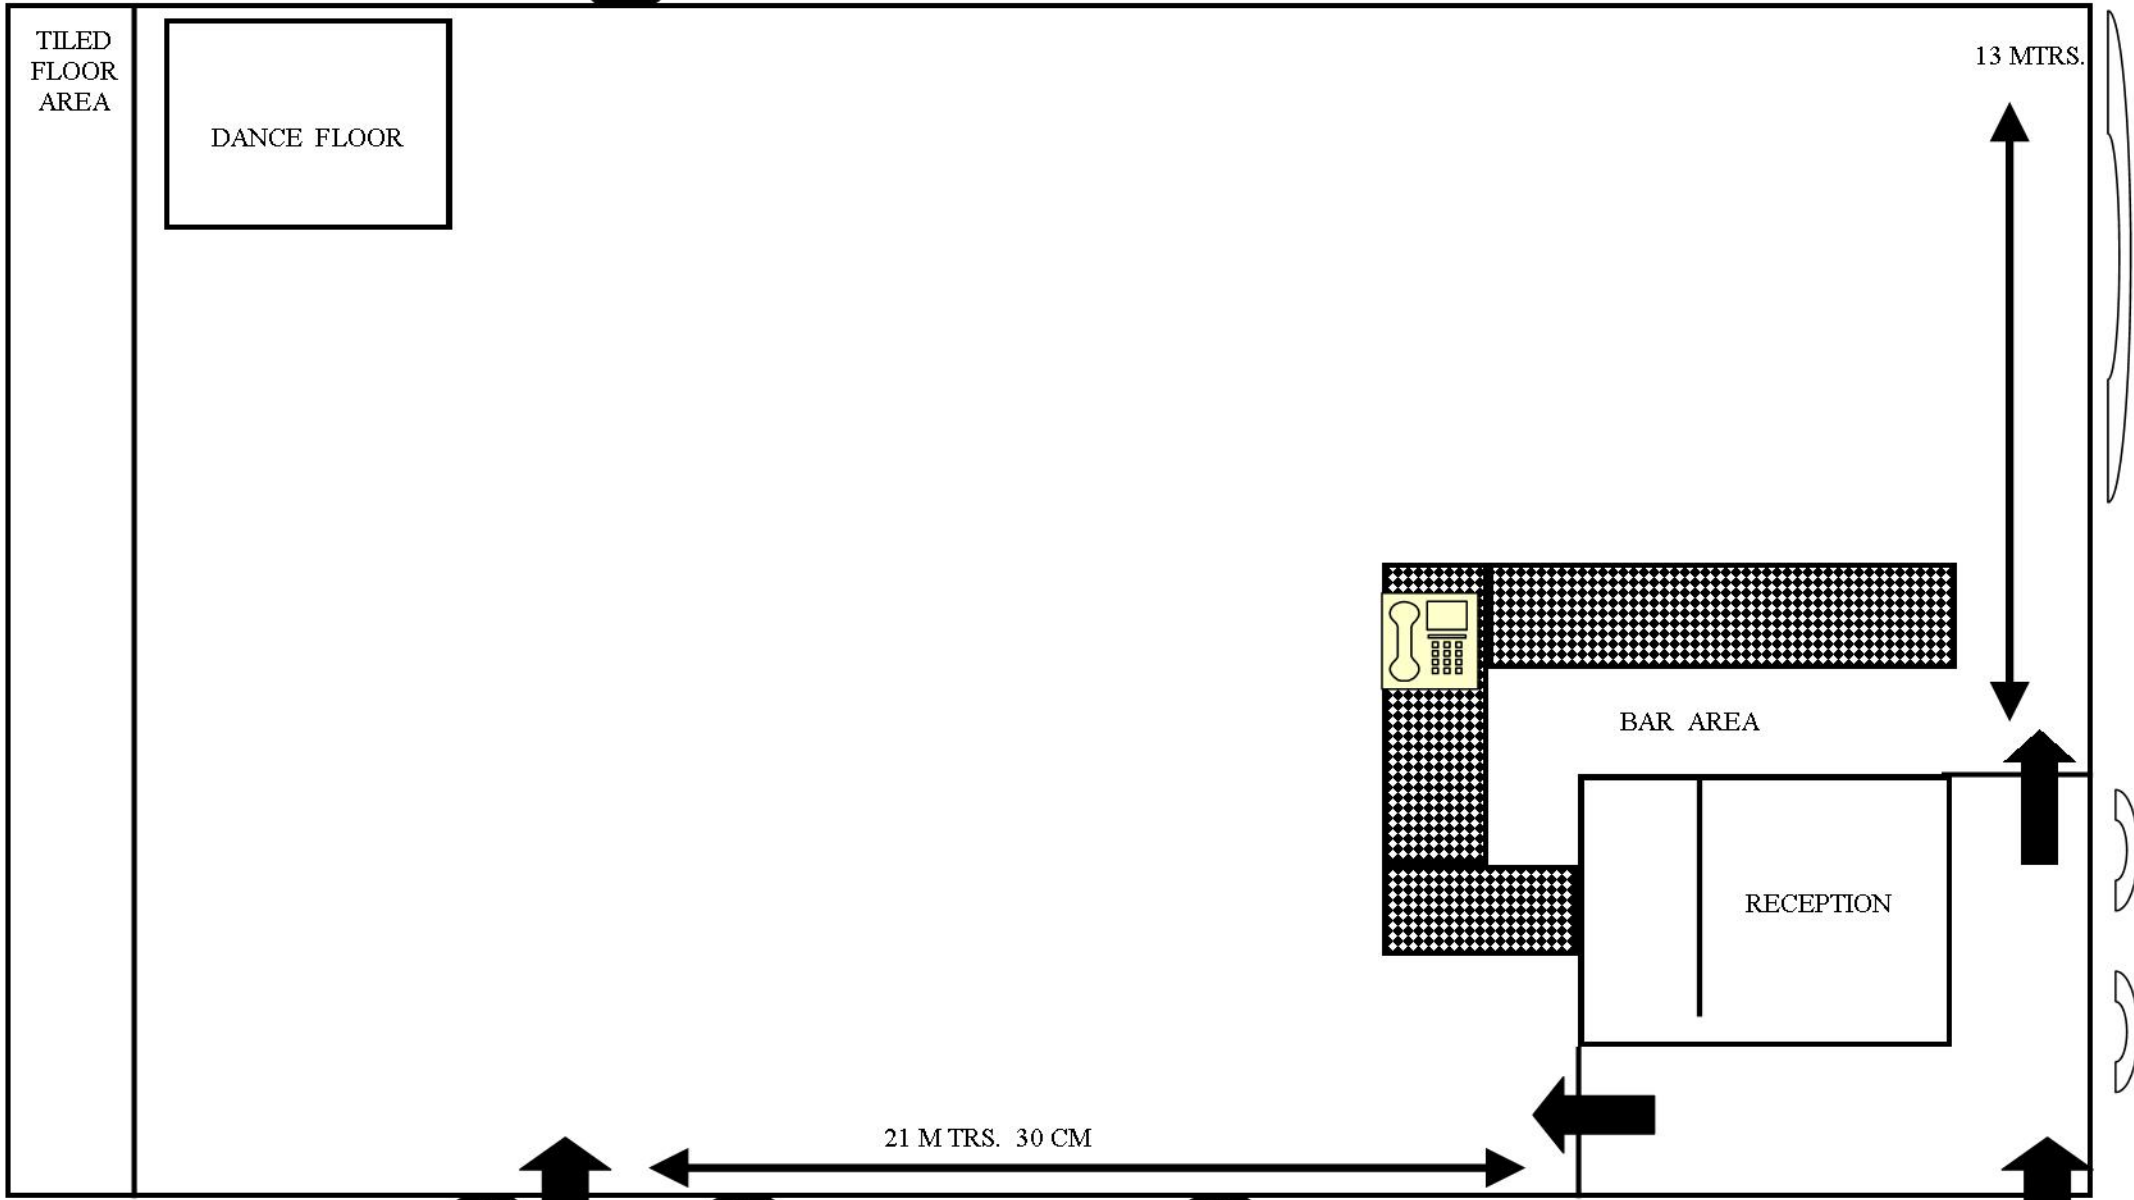

PALMS FUNCTION CENTRE

350 SQ. MTRS.

LADIES TOILET
DISABLED TOILET
MENS TOILET
KITCHEN

SERVICE DOOR
WIDTH—1 MTRS.
FIRE EXIT

POWER OUTLET
WINDOWS

ENTRANCE